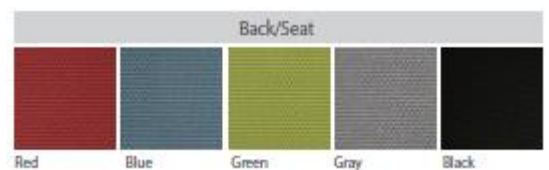

### OPTIONS

- No Arms
- Multi Directional Adjustable Armrests
- Flare Fixed Armrests
- Seat Depth Adjustment
- Polished Aluminium Hi Arch Base
- Black or White Frame & Base

Selected Upholstery Colours as below: