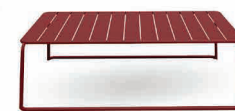

Sprout S4016-D1

Arm chair with aluminium sled frame and an up-curving back.

Reason T1304-TR

*Round, solid aluminium table with round base.
Ø720.*

sprout sgabello

Sprout S4016-DB

Bar stool with aluminium sled frame and foot rail.

sprout tavoli

Sprout S4016-TS

Small side table with slatted aluminium top and sled frame.

Sprout S4216-S1

Low arm chair with aluminium frame. Four legs with an up-curving back.

S4016-TS

Small side table with slatted aluminium top and sled frame.

S4026-TE

Large coffee table with slatted aluminium top and sled frame.

sprout divano

S4026-S1

Single seater arm lounger with aluminium sled frame and curved seat.

S4026-S2

Two-seater arm lounger with aluminium sled frame and curved seat.