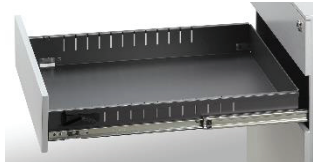

The POP MOBILE PEDESTAL is spacious storage that's also a handy table. Its single-piece body is sturdy and secure.

Features

- A. Patented one-form technology and ANSI-BIFMA X5.3-2007 certified
- B. Full extension ball bearing sliders, each with maximum 35KG loading capacity
- C. Interchangeable key lock and barrel system
- D. Locking castors with 5th wheel for counterweight protection
- E. Environmentally friendly with 30% recycled raw material
- F. Subtle premium powder coat finish

Premium powder coat finish available stockexpress.®

EP-W
(Pearl white)

EP-PSP
(Precious silver pearl)

EP-B
(Satin black)

Pencil tray

Full extension sliders

Fifth castor for stability

Filing drawer

Interchangeable lock barrels and master key

Options: Specified Powder coat to full unit | Specified Powder coat to drawer front and/or top panel only | Cushion top in local fabric