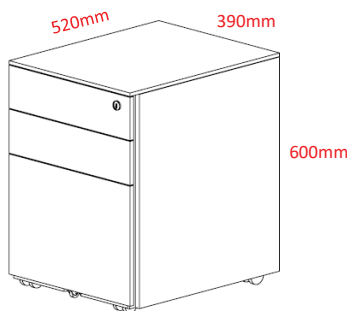

The POP MOBILE PEDESTAL is spacious storage that's also a handy table. Its single-piece body is sturdy and secure.

Features

- A. Patented one-form technology and ANSI-BIFMA X5.3-2007 certified
- B. Full extension ball bearing sliders, each with maximum 35KG loading capacity
- C. Interchangeable key lock and barrel system
- D. Locking castors with 5th wheel for counterweight protection
- E. Environmentally friendly with 30% recycled raw material
- F. Subtle premium powder coat finish

Premium powder coat finish available stockexpress.®

EP-W
(Pearl white)

EP-PSP
(Precious silver pearl)

EP-B
(Satin black)

Pencil tray

Full extension sliders

Fifth castor for stability

Filing drawer